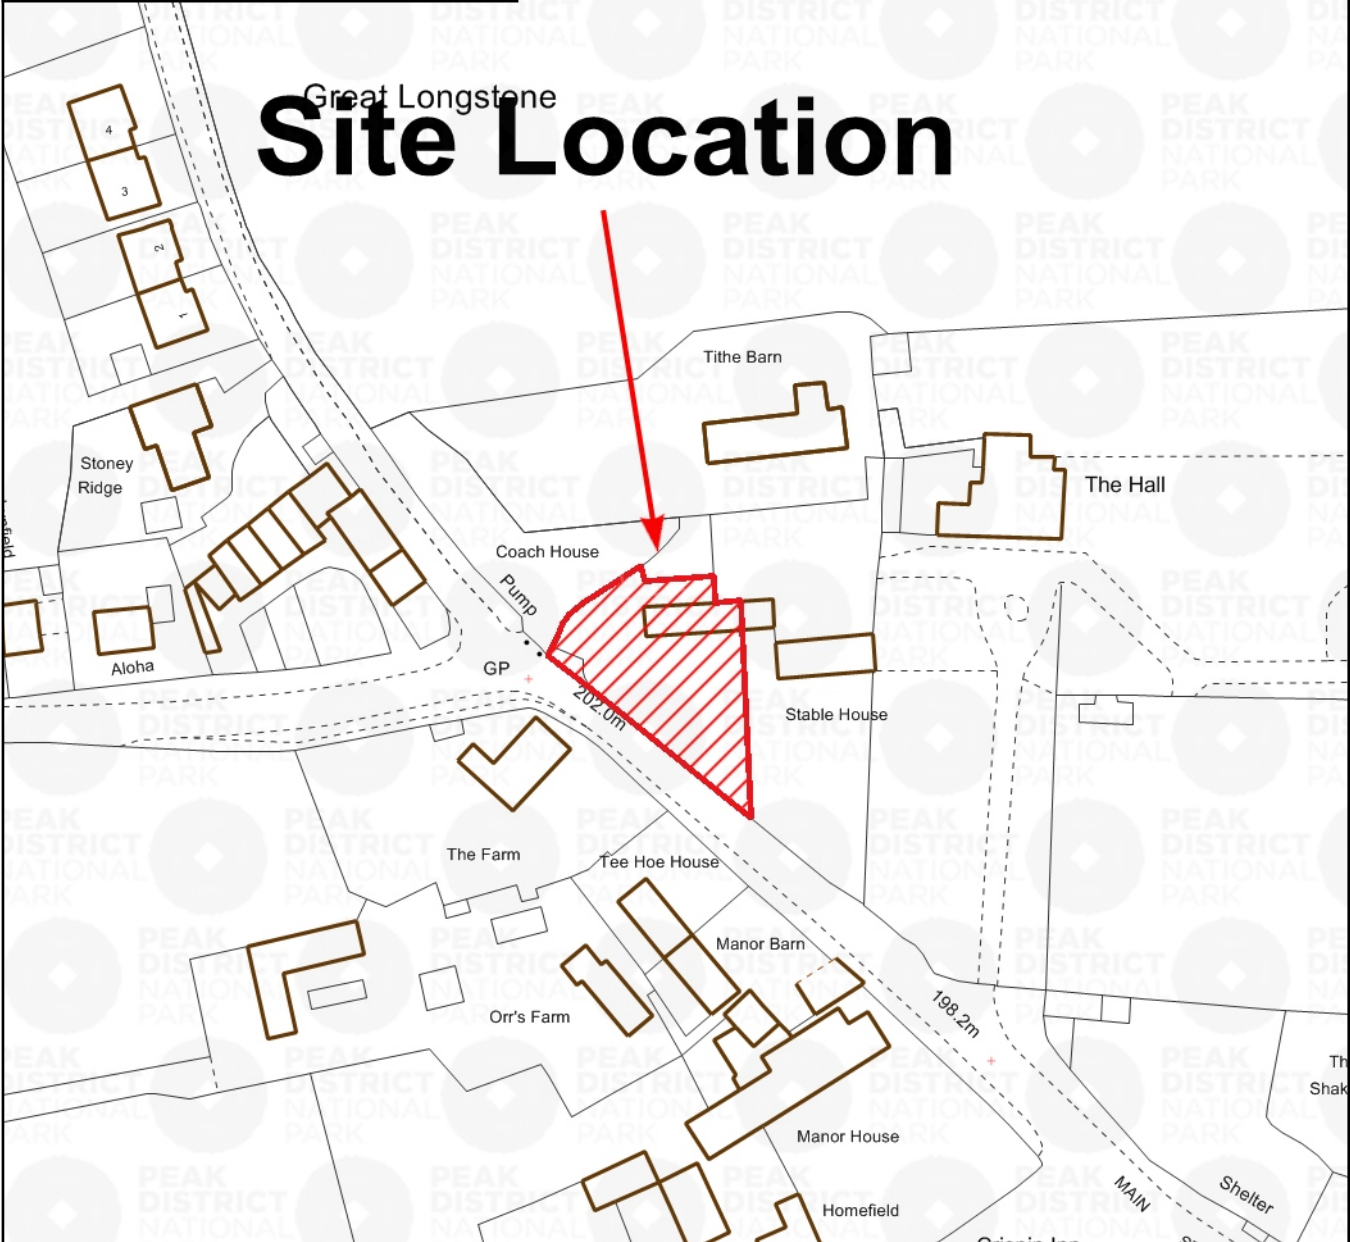

1:1250

Great Longstone Site Location

© Crown copyright and database rights 2016 Ordnance Survey 100005734
 You are not permitted to copy, sub license, distribute or sell any of this data to third parties in any form. (PH)

Committee Date:	11/11/2016
Item Number:	12
Application No:	NP/DDD/0916/0917
Grid Reference:	419802, 371936

Title: Coach House
 Main Street
 Great Longstone